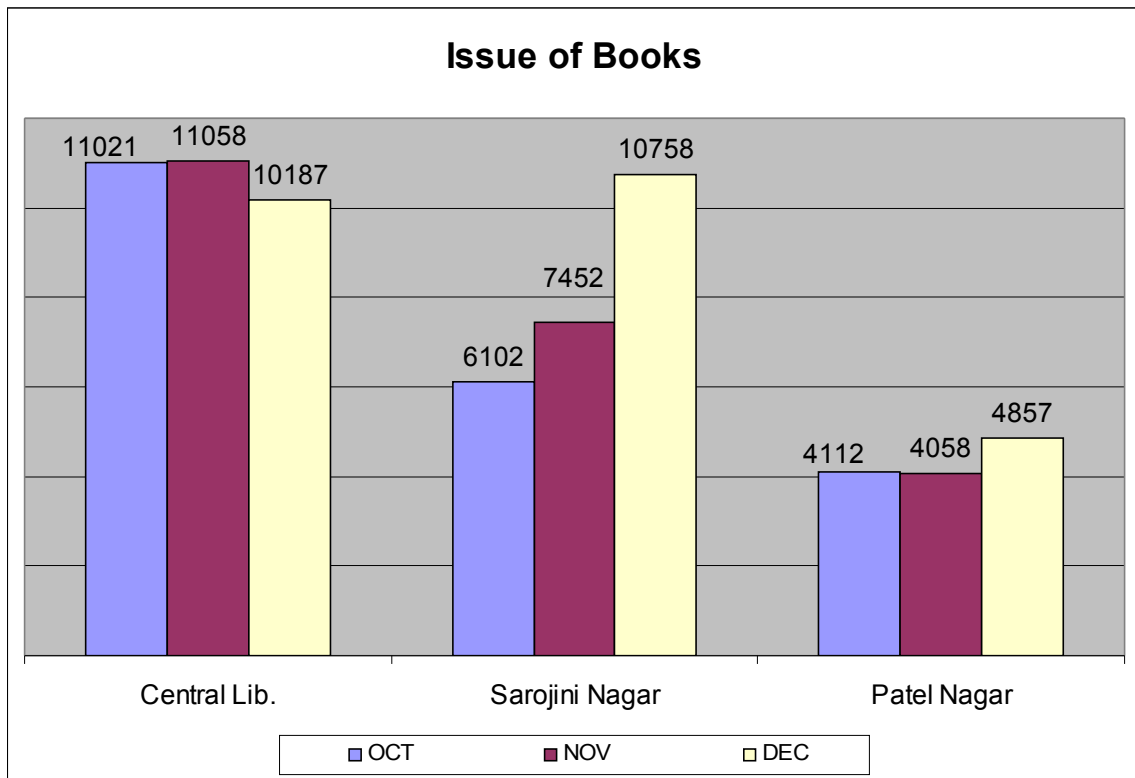

Delhi Public Library

Comparison of Membership for the Quarter October to December 2008

Delhi Public Library

Comparison of Issue of Books for the Quarter October to December 2008

Delhi Public Library

Comparison of Internet Users for the Quarter October to December 2008