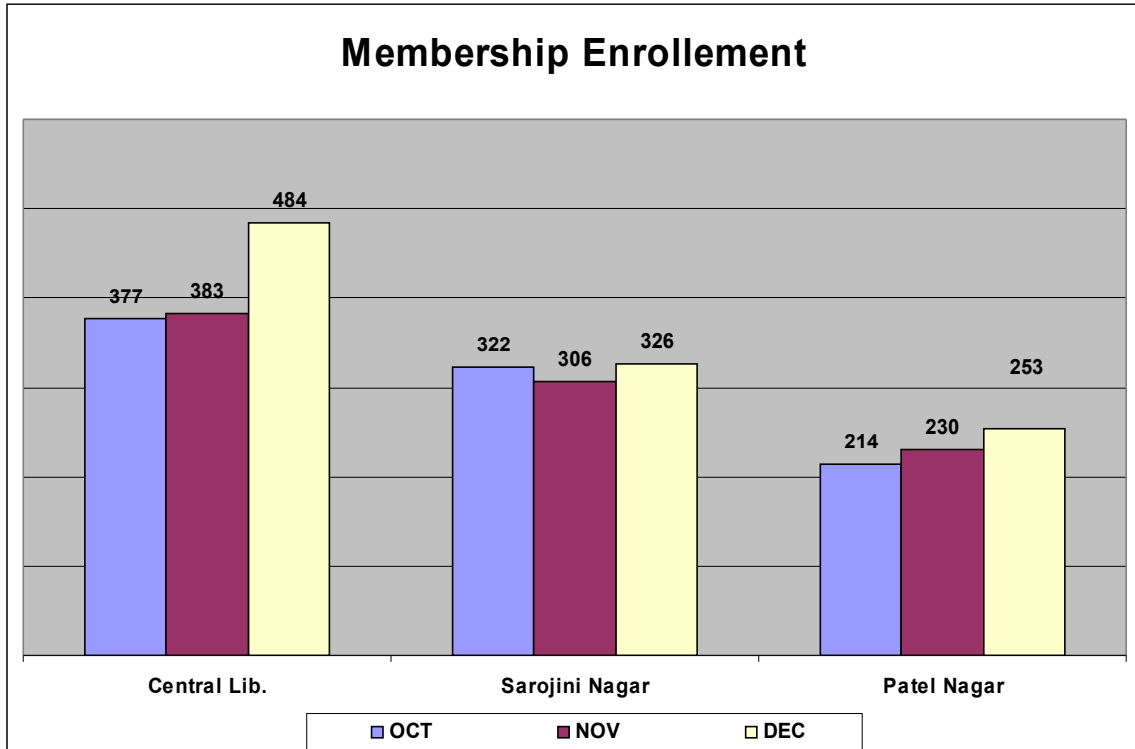

Delhi Public Library

Comparison of Membership for the Quarter October to December 2008

Delhi Public Library

Comparison of Issue of Books for the Quarter October to December 2008

Delhi Public Library

Comparison of Internet Users for the Quarter October to December 2008